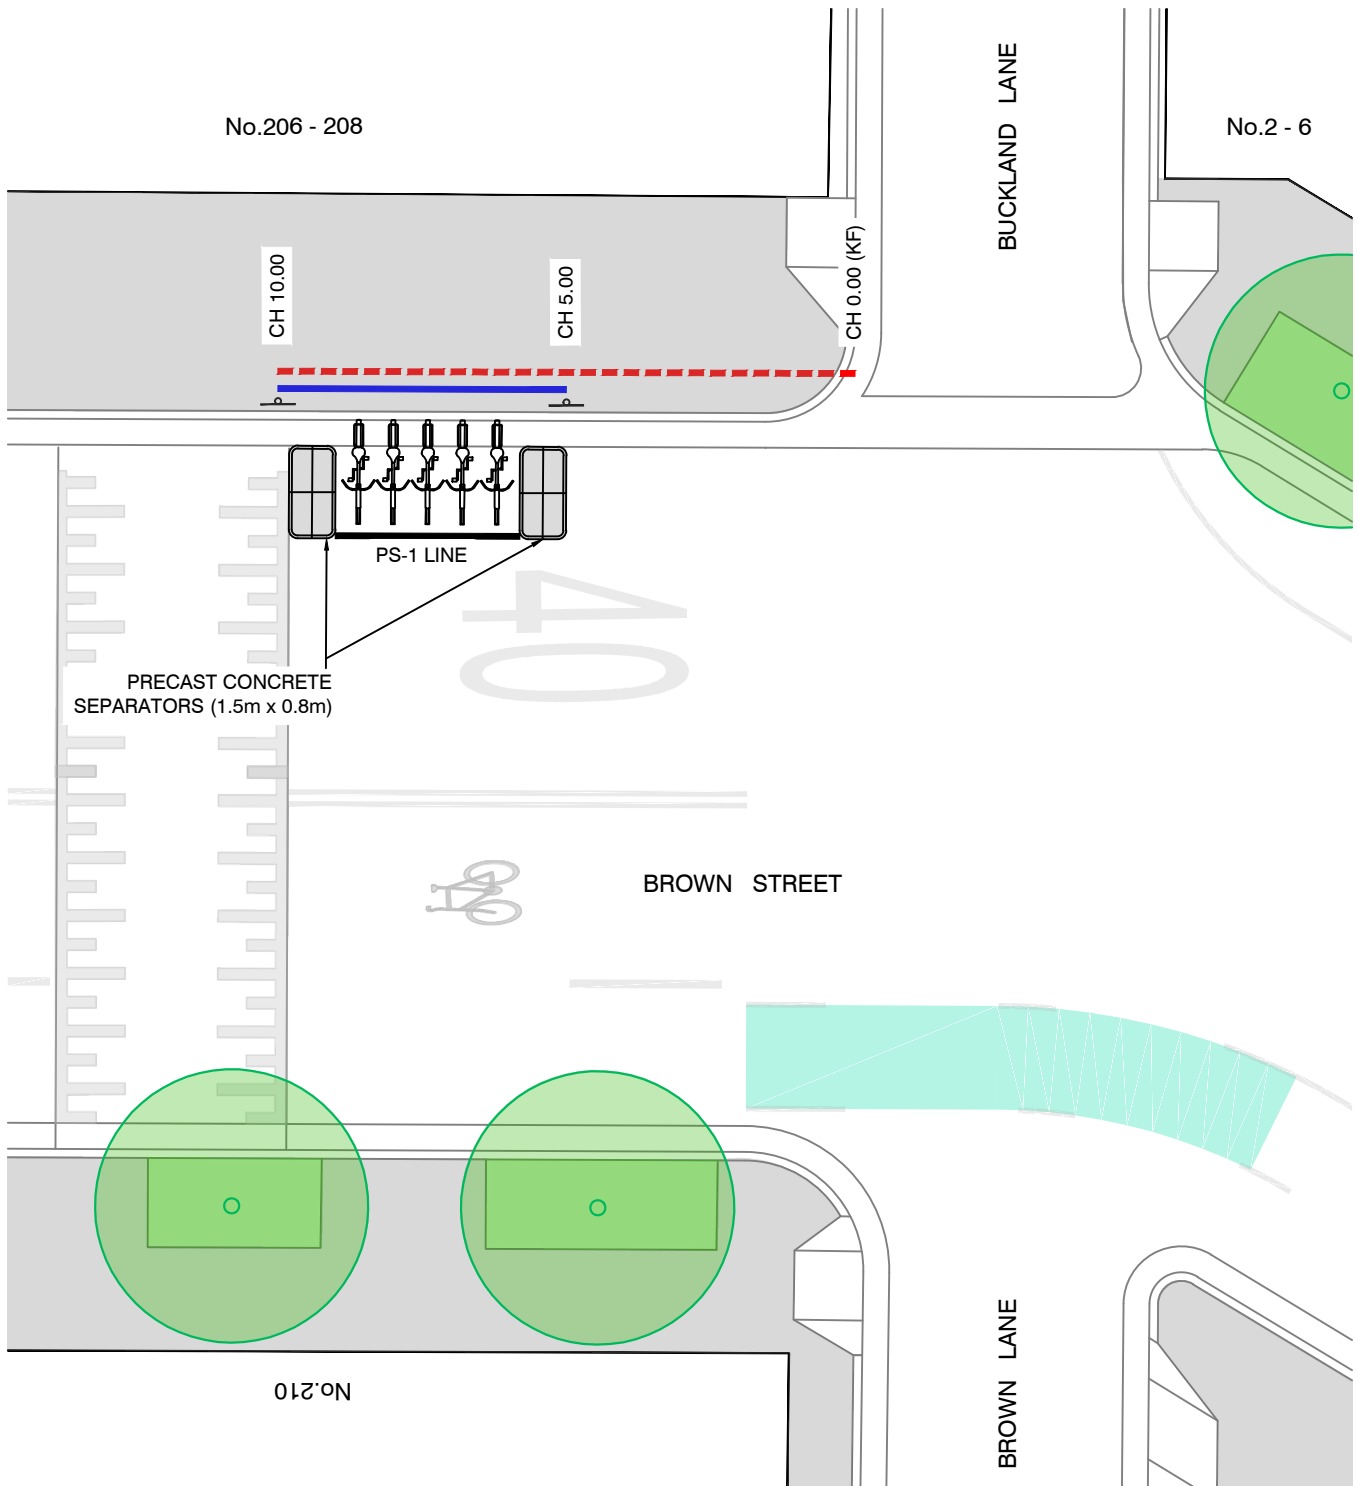

Plan: Proposed On Street Bike Parking - Brown Street, Newtown

LEGEND

EXISTING

 NO STOPPING

PROPOSED

 P (BIKE ONLY)

 BIKE ENVELOPE